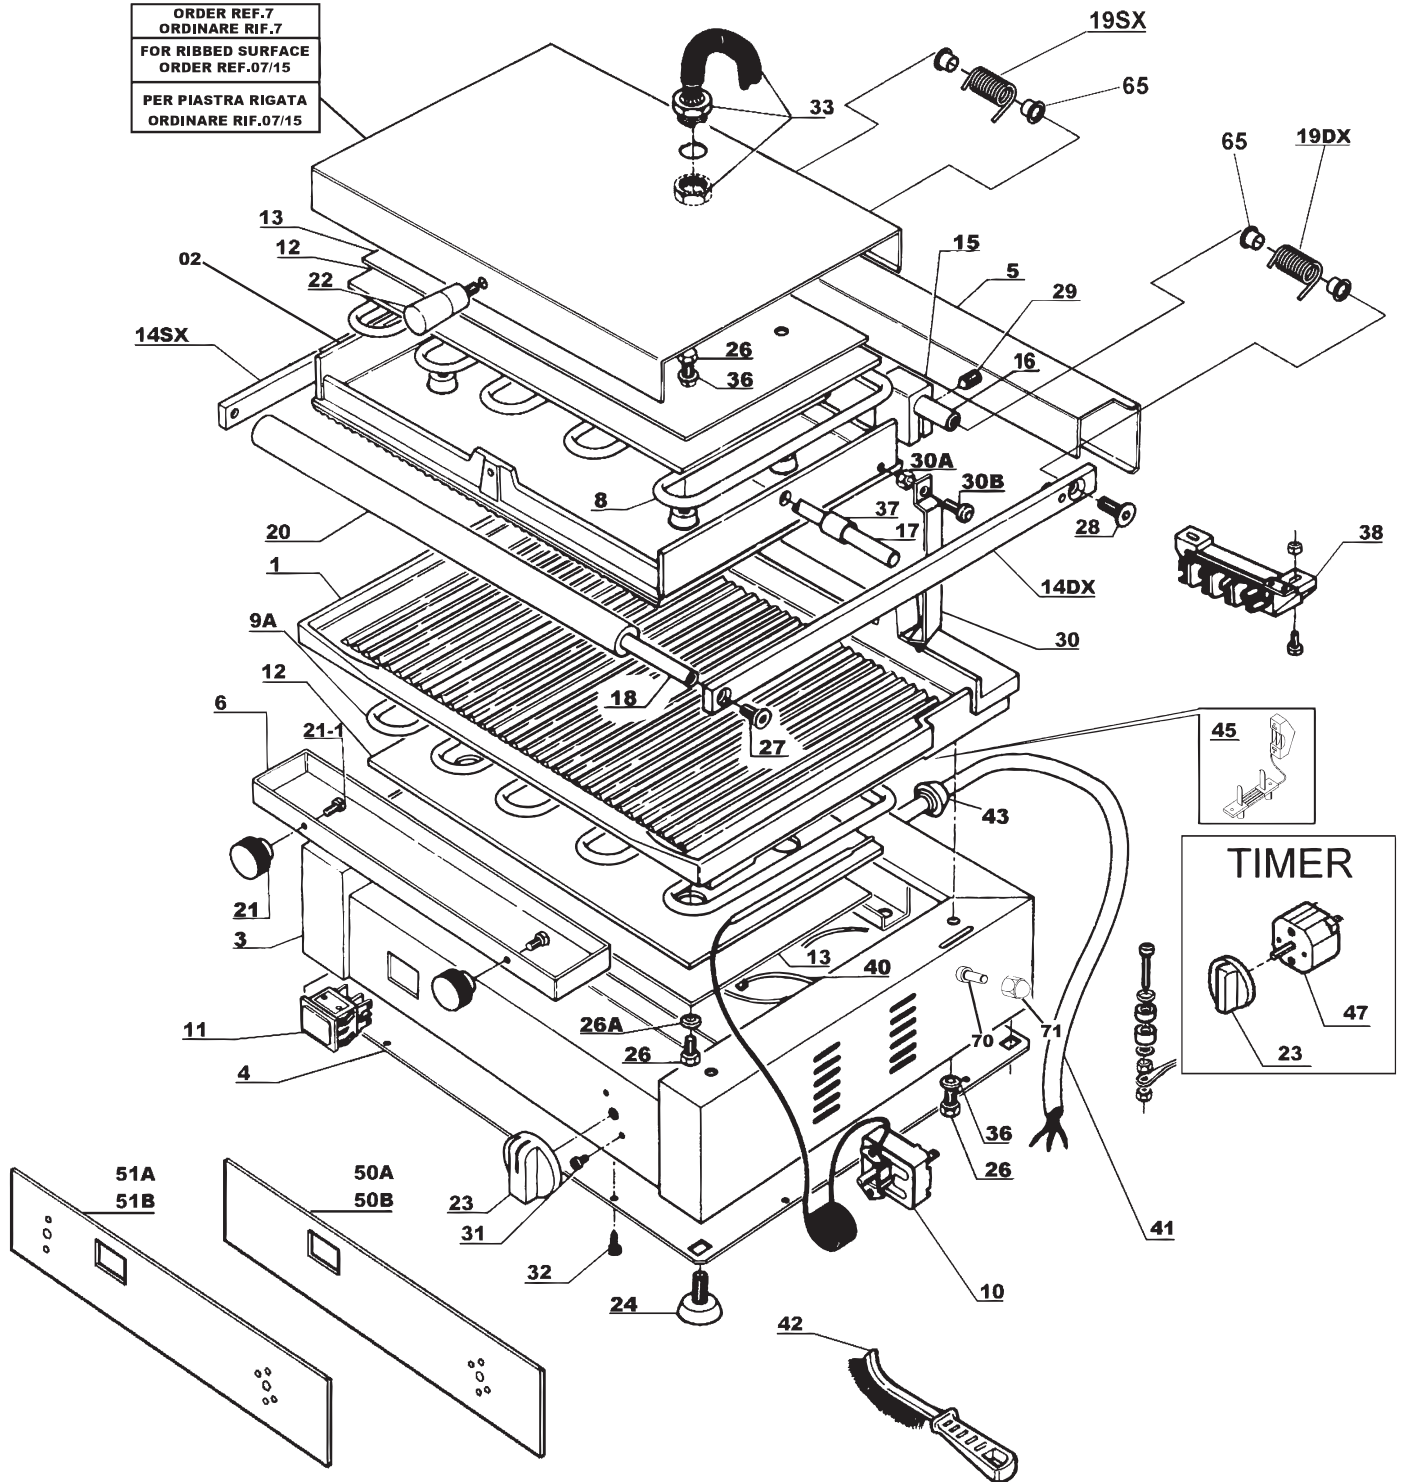

Parts Breakdown

Model PG-IT-0610-R 11377

ORDER REF.7
ORDINARE RIF.7
FOR RIBBED SURFACE
ORDER REF.07/15
PER PIASTRA RIGATA
ORDINARE RIF.07/15

Parts Breakdown

Model PG-IT-0610-R 11377

Item No.	Description	Position	Item No.	Description	Position	Item No.	Description	Position
AN016	Bottom Surface Ribbed for 11377	1	AN027	Lifting Pin D.12x367 for 11377	16	AN004	Wire Protecting Spring D.14 for 11377	33
AN017	Upper Plate Ribbed for 11377	2	AN028	Pin Bilan.10x373 Zinc.White for 11377	17	AN037	Spacer Ring 14x17 F. 10.5 for 11377	37
AN018	Base for 11377	3	AN029	Handle Pin 10x363/M6 for 11377	18	19372	Terminal Block for 11377	38
AN019	Bottom for 11377	4	AN030	Right Spring for 11377	19DX	AN038	Cabl. CETL Compl. for 11377	40
AN020	Spring Cover for 11377	5	AN031	Left Spring for 11377	19SX	AN008	USA Cord 125 V 20A for 11377	41
AN021	Stainless Steel Trash Collecting Tray for 11377	6	AN032	Black Handle P. L.362,5 for 11377	20	16469	Wire Panini Brush Red Handle for 11377	42
AN022	Stainless Steel Cover 45° for 11377	7	AM998	Black Drawer Knob for 11377	21	AN009	Gland for 11377	43
AN023	Stainless Steel Cover 90° for 11377	7/15	17756	Top Plate Knob Black for 11377	22	AN010	Clamp PA 268 RO CETL Plates with Screws for 11377	45
AN024	Top Heating Element 700W 115V for 11377	8	18001	Knob for 11377	23	AN011	Timer Grill for 11377	47
AN025	Bottom Heating Element 850W 115V for 11377	9A	78170	Foot for 11377	24	AN039	Monster Court Sir. for 11377	50
16474	Thermostat 110/220-50/60 for 11377	10	37273	Washer Dia.6 for 11377	26A, 36	78769	Mostr.Graduata Dim.8x7cm for 11377	50A
23749	Pilot Light 220V for 11377	11	78800	Screw 6x16 TPSCE for 11377	27	AN040	Mostrina Tim Sirm. for 11377	51
37268	Insulating Panel 110 ZK for 11377	12	78801	Screw 8x18 TPSCE for 11377	28	78810	Boccola Flangiata D.12 per Molle for 11377	65
AN026	Panel Protection Short Insulation for 11377	13	AN033	Grain 8x12 P. Flat PD CRT HER for 11377	29	AN014	Screw TC+ 4.8 04x010 Zinc. for 11377	70
AM991	Right Lifting Rod 25x8x363 W/Peg for 11377	14DX	AN034	Anti-Rib. Court for 11377	30	AN015	Hex Spacer Pin ETL for 11377	71
AM992	Left Lifting Rod 25x8x363 W/Peg for 11377	14SX	AN035	Nut EX. UNI 5587 M6 High for 11377	30A			
AM993	Brass Brake for Grill for 11377	15	AN036	Hex.Screw DIN 933 M6x16 for 11377	30B			